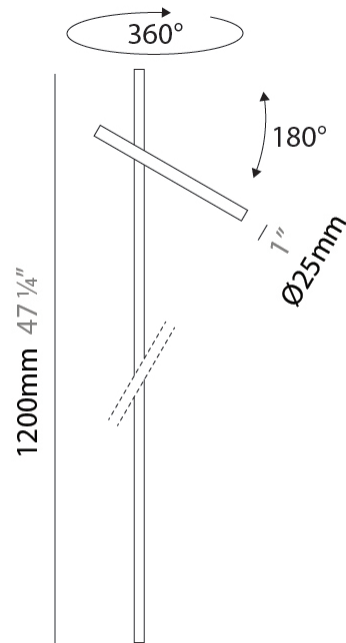

SHANGHAI POST

E9B243-

base number
Color   Finish
Temperature   Options

1. To build a product code in our configurator select the specify button on the base model # product page
2. To build a manual product code on this datasheet choose from the options listed below in blue font and add the suffix to the base model #

GENERAL

Series: Shanghai
Brand: Platek
Division: Exterior
Mounting Type: Post
Mounting Location: Above Ground
Subcategory: Bollard - Garden

PHYSICAL

Shape: Abstract
Diameter (mm): 25
Diameter (in): 1
Height (mm): 1200
Height (in): 47 1/4
Extension (mm): 350
Extension (in): 13 3/4
Light Distribution: Direct
Screws: No visible screws
Fixture Finish: [ANT](#) / [BLK](#) / [BRZ](#) / [COR](#) / [FGR](#) / [GRY](#) / [RSB](#) / [WHI](#)
Fixture Material: Aluminum

ELECTRICAL

Lamp Type: LED
Input Wattage (W): 7.3
Total Output Wattage (W): 6.4
Dimming: Non-Dimmable
Driver Included: No
Driver Location: Remote
Driver Type: Constant Voltage - Universal
Driver Class: Class 2
Input Voltage (V): 120 - 277
Output Voltage (V): 24
Upon Request: SC power - DPH0300024ST (Phase Dimming)

LED

Color Temperature (°K): [2700](#) / [3000](#)
Max. Delivered Lumen (lm): 530
Nominal Lumen (lm): 700
CRI: >90 CRI
Lamp Life (hrs): 60000

OPTICAL

Optic°: 120

RATINGS AND CERTIFICATIONS

Certified By: Certified for North American Standards
IP rating: IP65
IK Rating: IK05

PROJECT
TYPE
SPECIFIER
QUANTITY
DATE